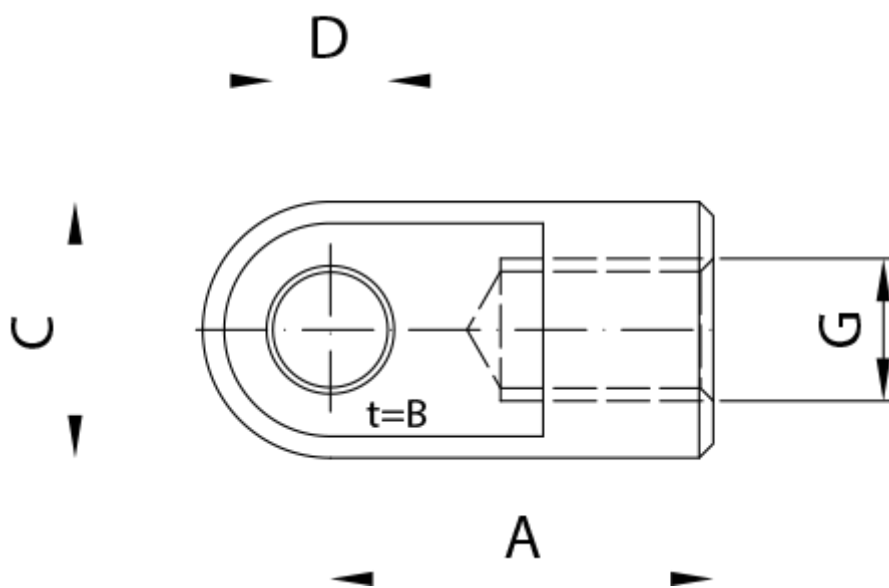

Article number: 04HAS30

Description: Stabilus Industry Line Eye Steel  
Type AS30 M8,  $\varnothing$  8,1 mm, B=5 mm

## Measures

A = 30

B = 5

C = 18

D = 8.1

G = M8